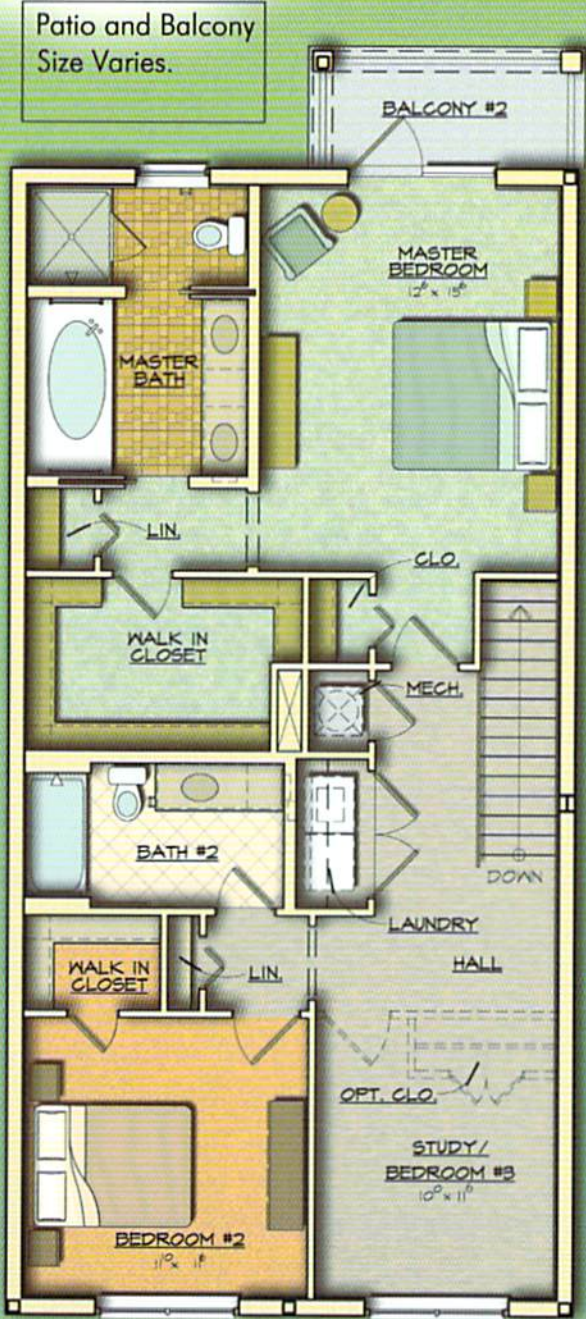

Devon

Three Bedroom / Two & 1/2 Bath w/ Flex
 Approximately 2038 S.F.

MAIN LEVEL

UPPER LEVEL